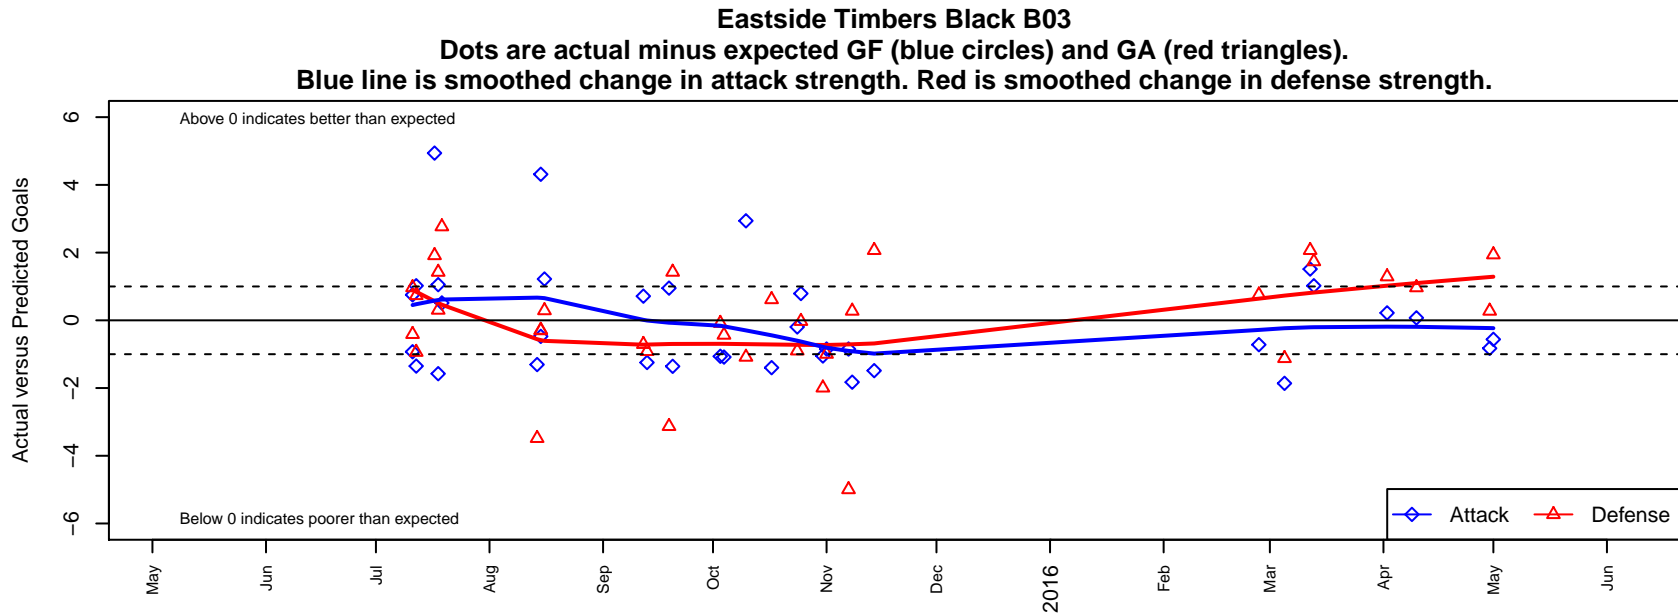

Eastside Timbers Black B03

Eastside United FC
 Gresham, OR
 B03 total strength=516
 attack=0.49 defense=0.28
 fall league = PTT B03 Div 1 Green
 spr league = Spr OYS B03 Div 1 White
 notes= Aberdeen; Moffit 2014

**attack and defense variance (black dot)
relative to other teams
and top 10 in region**

**attack and defense rating
relative to others at age
and all opponents in last 13 months**

Performance relative to 13 month average