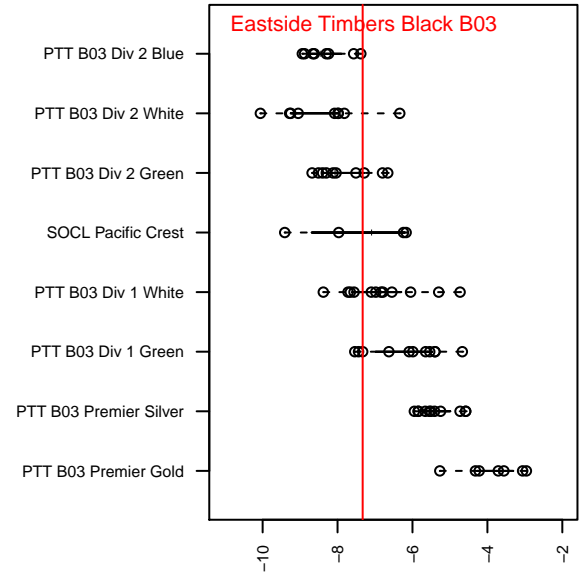

Eastside Timbers Black B03

Eastside United FC
 Gresham, OR
 B03 total strength=516
 attack=0.49 defense=0.28
 fall league = PTT B03 Div 1 Green
 spr league = Spr OYS B03 Div 1 White
 notes= Aberdeen; Moffit 2014

alt names used:
 ET Aberdeen
 ET 03B Aberdeen
 Eastside Timbers U12B Aberdeen
 Eastside Timbers U12B Aberdeen
 Eastside Timbers U12B Aberdeen
 EASTSIDE TIMBERSABERDEEN

Venues played:
 2015 PCU Summer Classic U12 Silver Black
 2015 Beaverton Cup BU12 Silver
 2015 Mt Hood Challenge U12
 2015 PTT B03 Division 1 Green
 2015 OYS Presidents Cup B03
 2015 Spr OYS B03 Division 1 White

**attack and defense variance (black dot)
relative to other teams
and top 10 in region**

**attack and defense rating
relative to others at age
and all opponents in last 13 months**

Performance relative to 13 month average