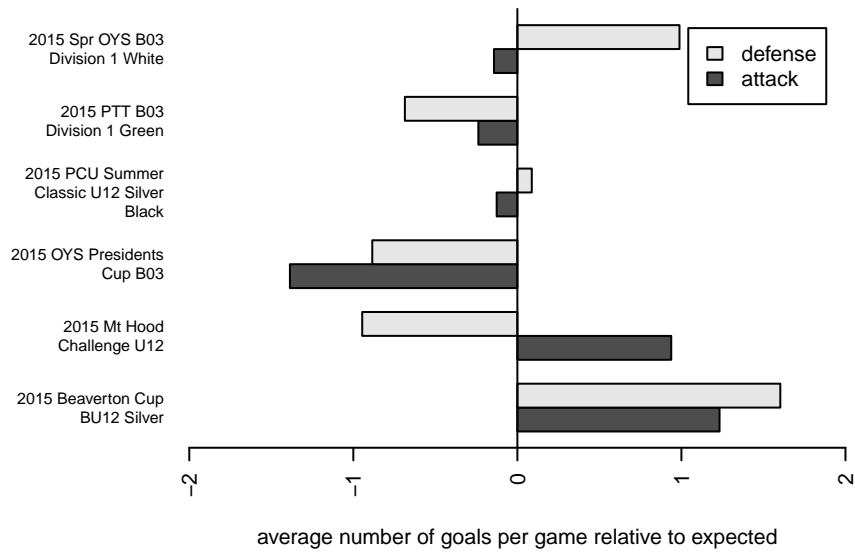

alt names used:
 ET Aberdeen
 ET 03B Aberdeen
 Eastside Timbers U12B Aberdeen
 Eastside Timbers U12B Aberdeen
 Eastside Timbers U12B Aberdeen
 EASTSIDE TIMBERSABERDEEN

Venues played:
 2015 PCU Summer Classic U12 Silver Black
 2015 Beaverton Cup BU12 Silver
 2015 Mt Hood Challenge U12
 2015 PTT B03 Division 1 Green
 2015 OYS Presidents Cup B03
 2015 Spr OYS B03 Division 1 White

**attack and defense variance (black dot)
relative to other teams
and top 10 in region**

**attack and defense rating
relative to others at age
and all opponents in last 13 months**

Performance relative to 13 month average